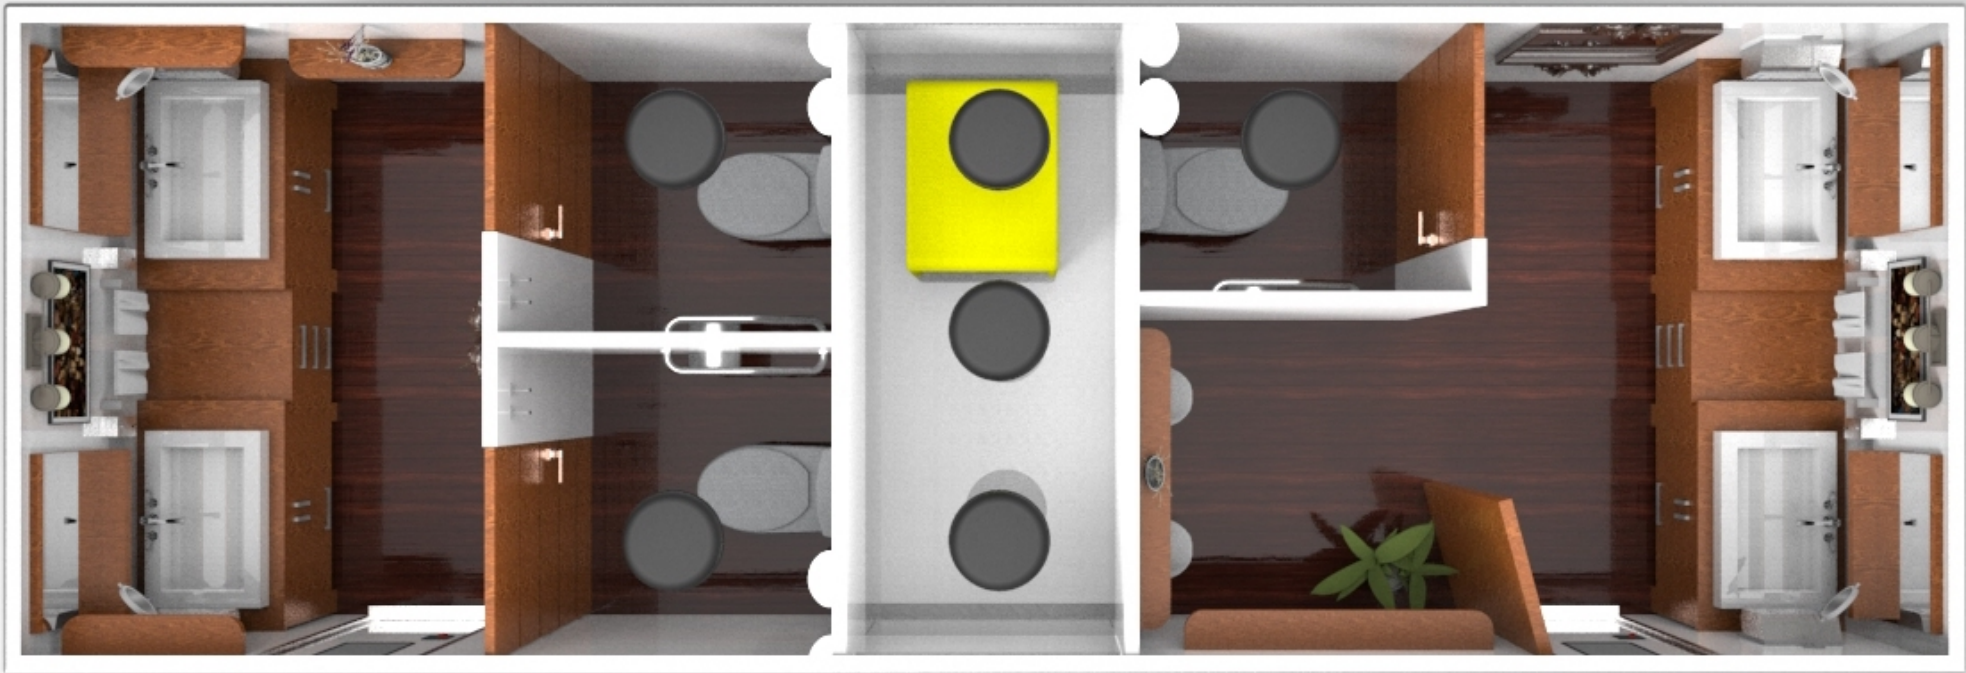

Mobile WC Trailer
7.000 / 2.400 / 3.000

Prct. No : 17.178
Rev. : 000
Date : 6.11.2017
Page : 5 / 10

ALURA TRAILER
P: +90 332 3460080
M :+90 544 242 04 91
www.aluratrailer.com

sales@aluratrailer.com