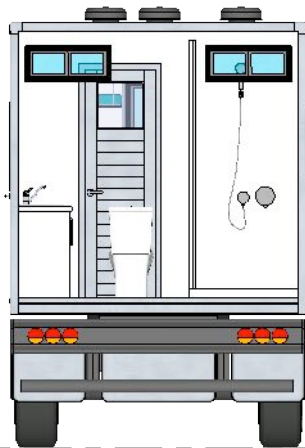

Project / Model

21.040
40' Lubrication Container

Explanation

...

Info

Date : 22.10.2021
Rev. : 00
Per. : Metin ALCAR
Tel : 0544 242 04 91
Mail : sales@aluratrailer.com

A 02