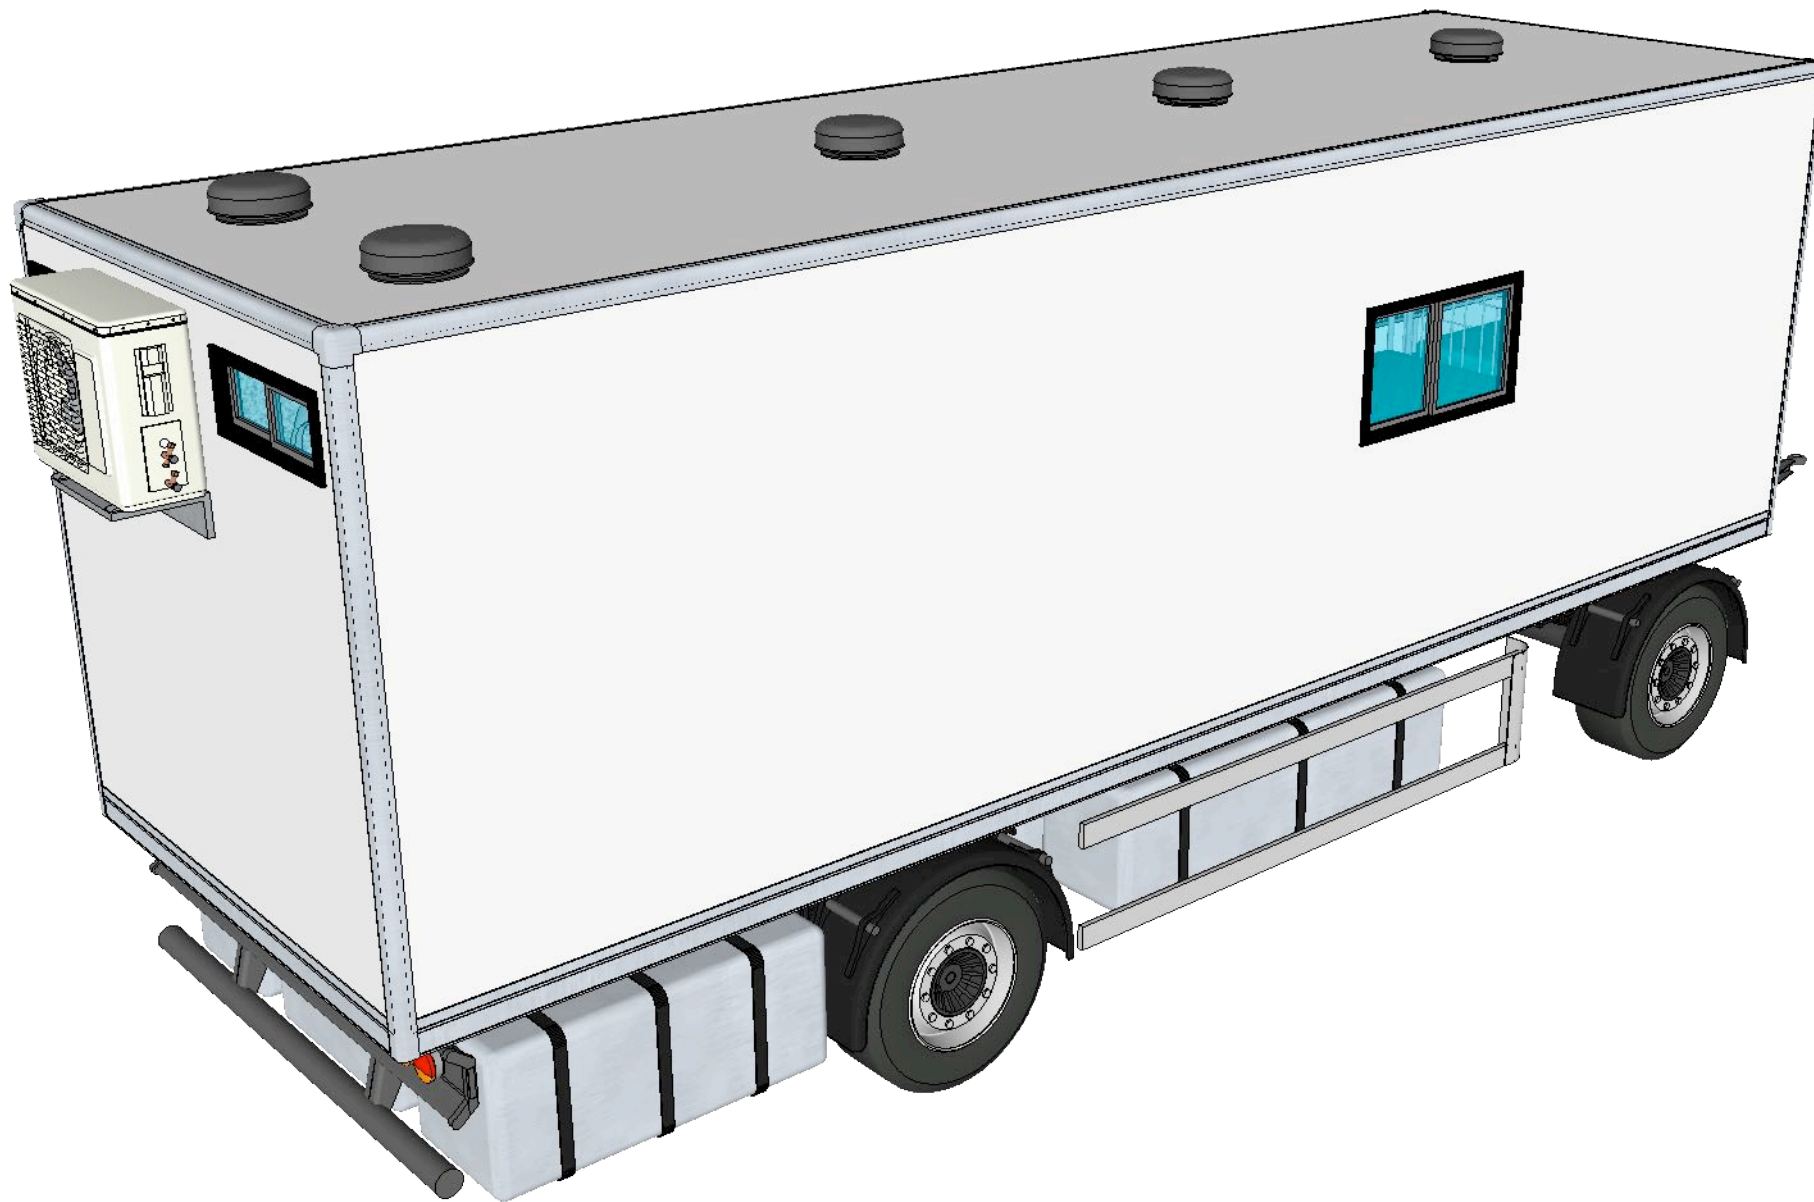

Project / Model

21.040
40' Lubrication Container

Explanation

...

Info

Date : 22.10.2021
Rev. : 00
Per. : Metin ALCAR
Tel : 0544 242 04 91
Mail : sales@aluratrailer.com

A 05