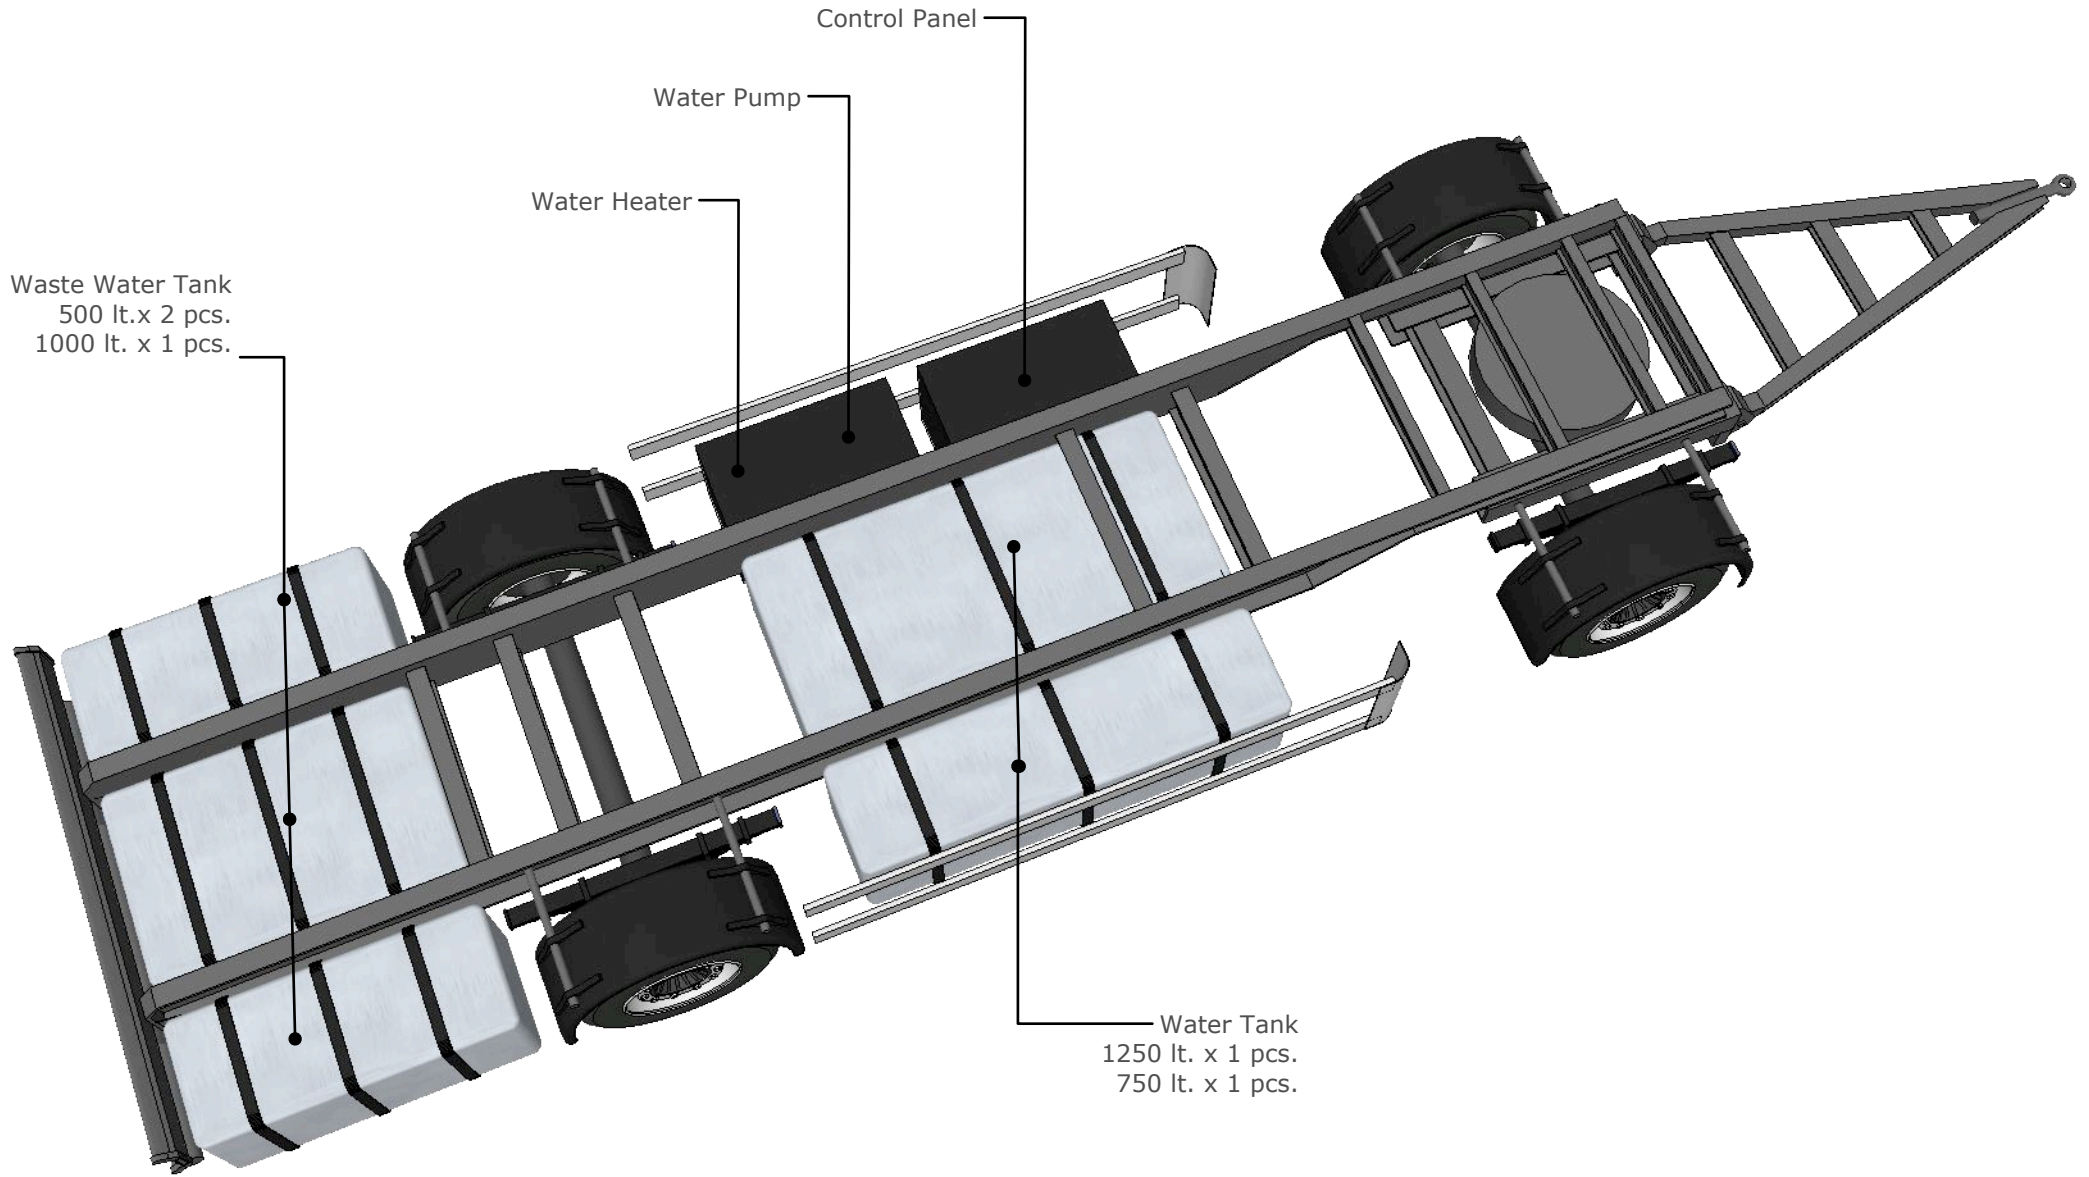

Project / Model

21.040
40' Lubrication Container

Explanation

...

Info

Date : 22.10.2021
Rev. : 00
Per. : Metin ALCAR
Tel : 0544 242 04 91
Mail : sales@aluratrailer.com

A 10