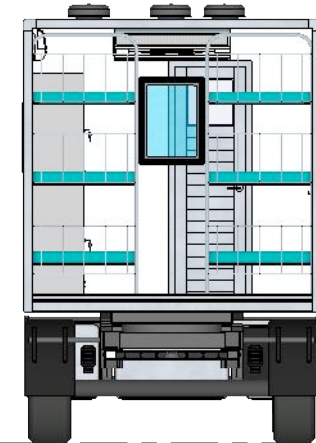

Project / Model

21.040
40' Lubrication Container

Explanation

...

Info

Date : 22.10.2021
Rev. : 00
Per. : Metin ALCAR
Tel : 0544 242 04 91
Mail : sales@aluratrailer.com

A 02