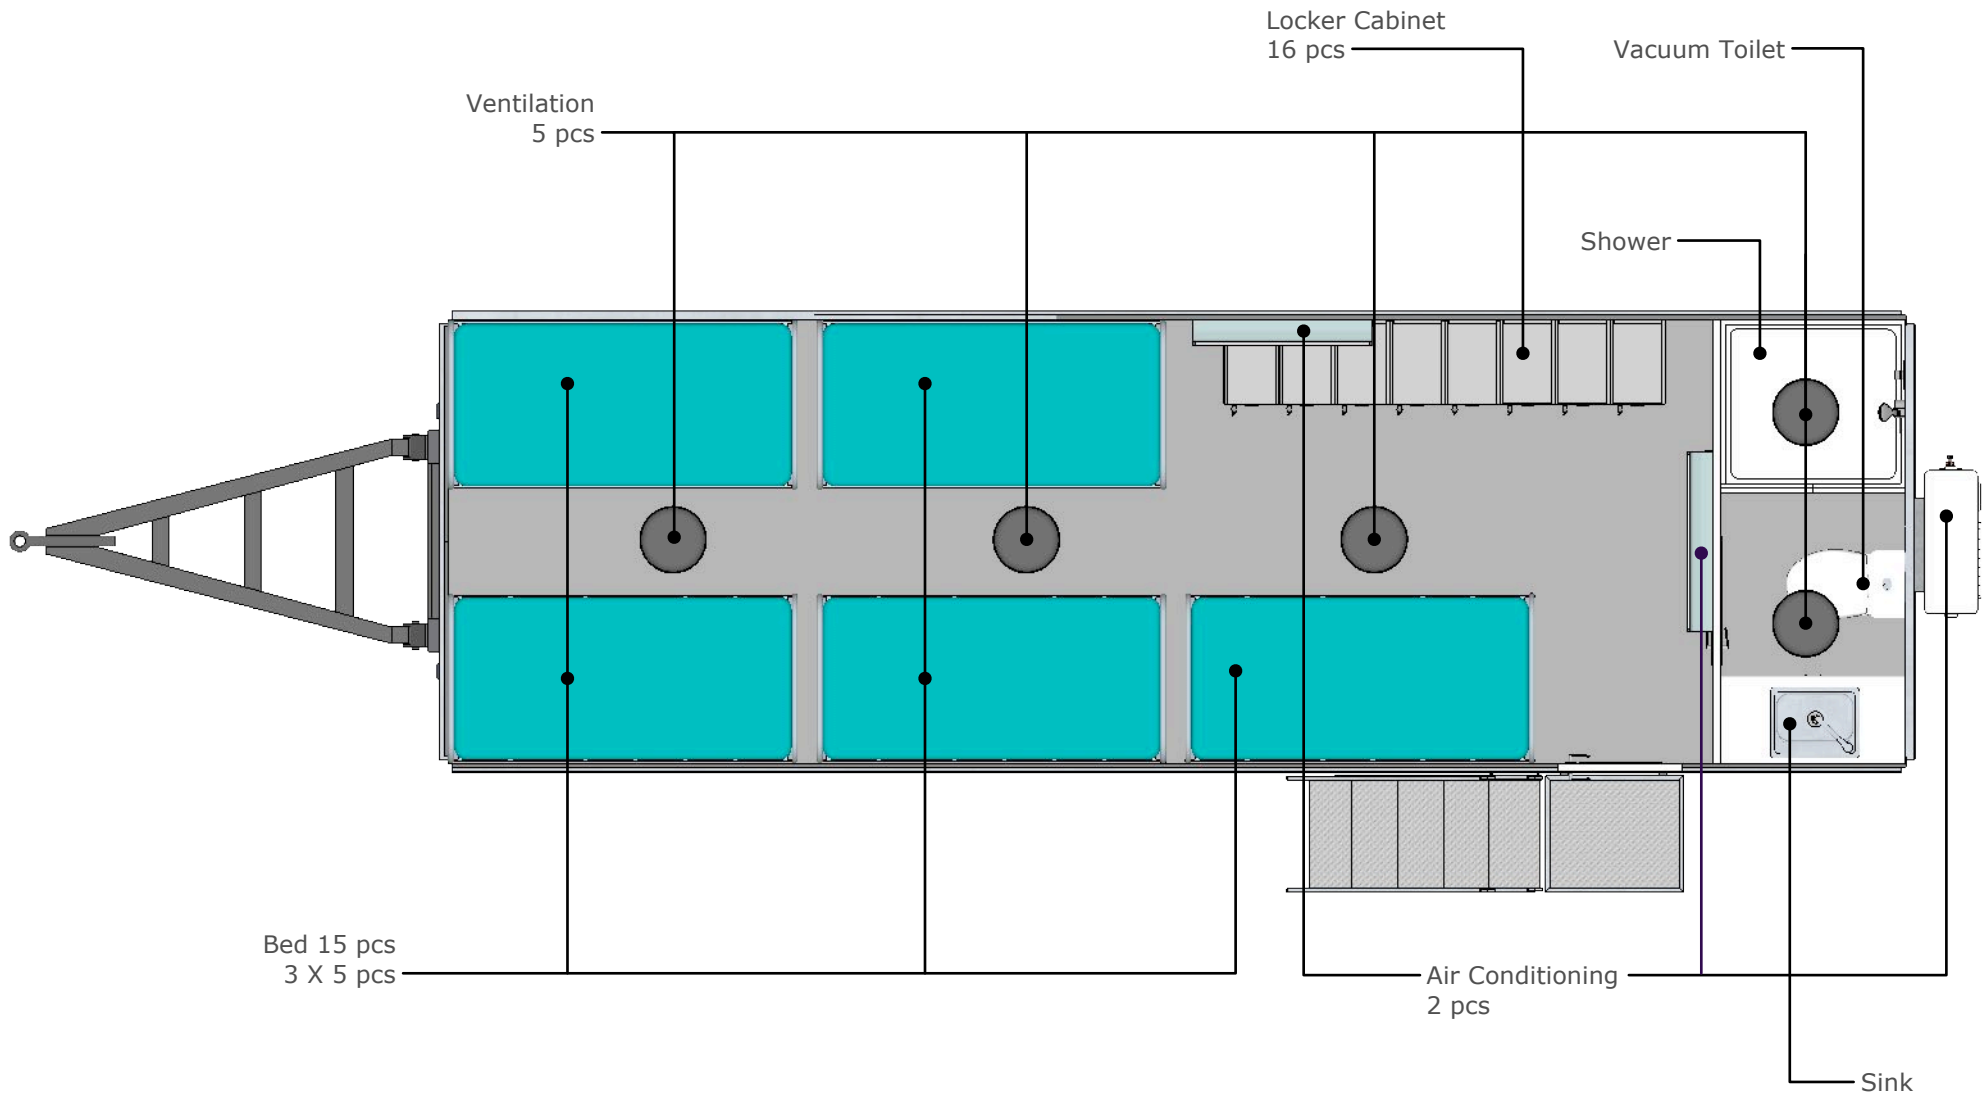

Project / Model

21.040

40' Lubrication Container

Explanation

...

Info

Date : 22.10.2021

Rev. : 00

Per. : Metin ALCAR

Tel : 0544 242 04 91

Mail : sales@aluratrailer.com

A 03