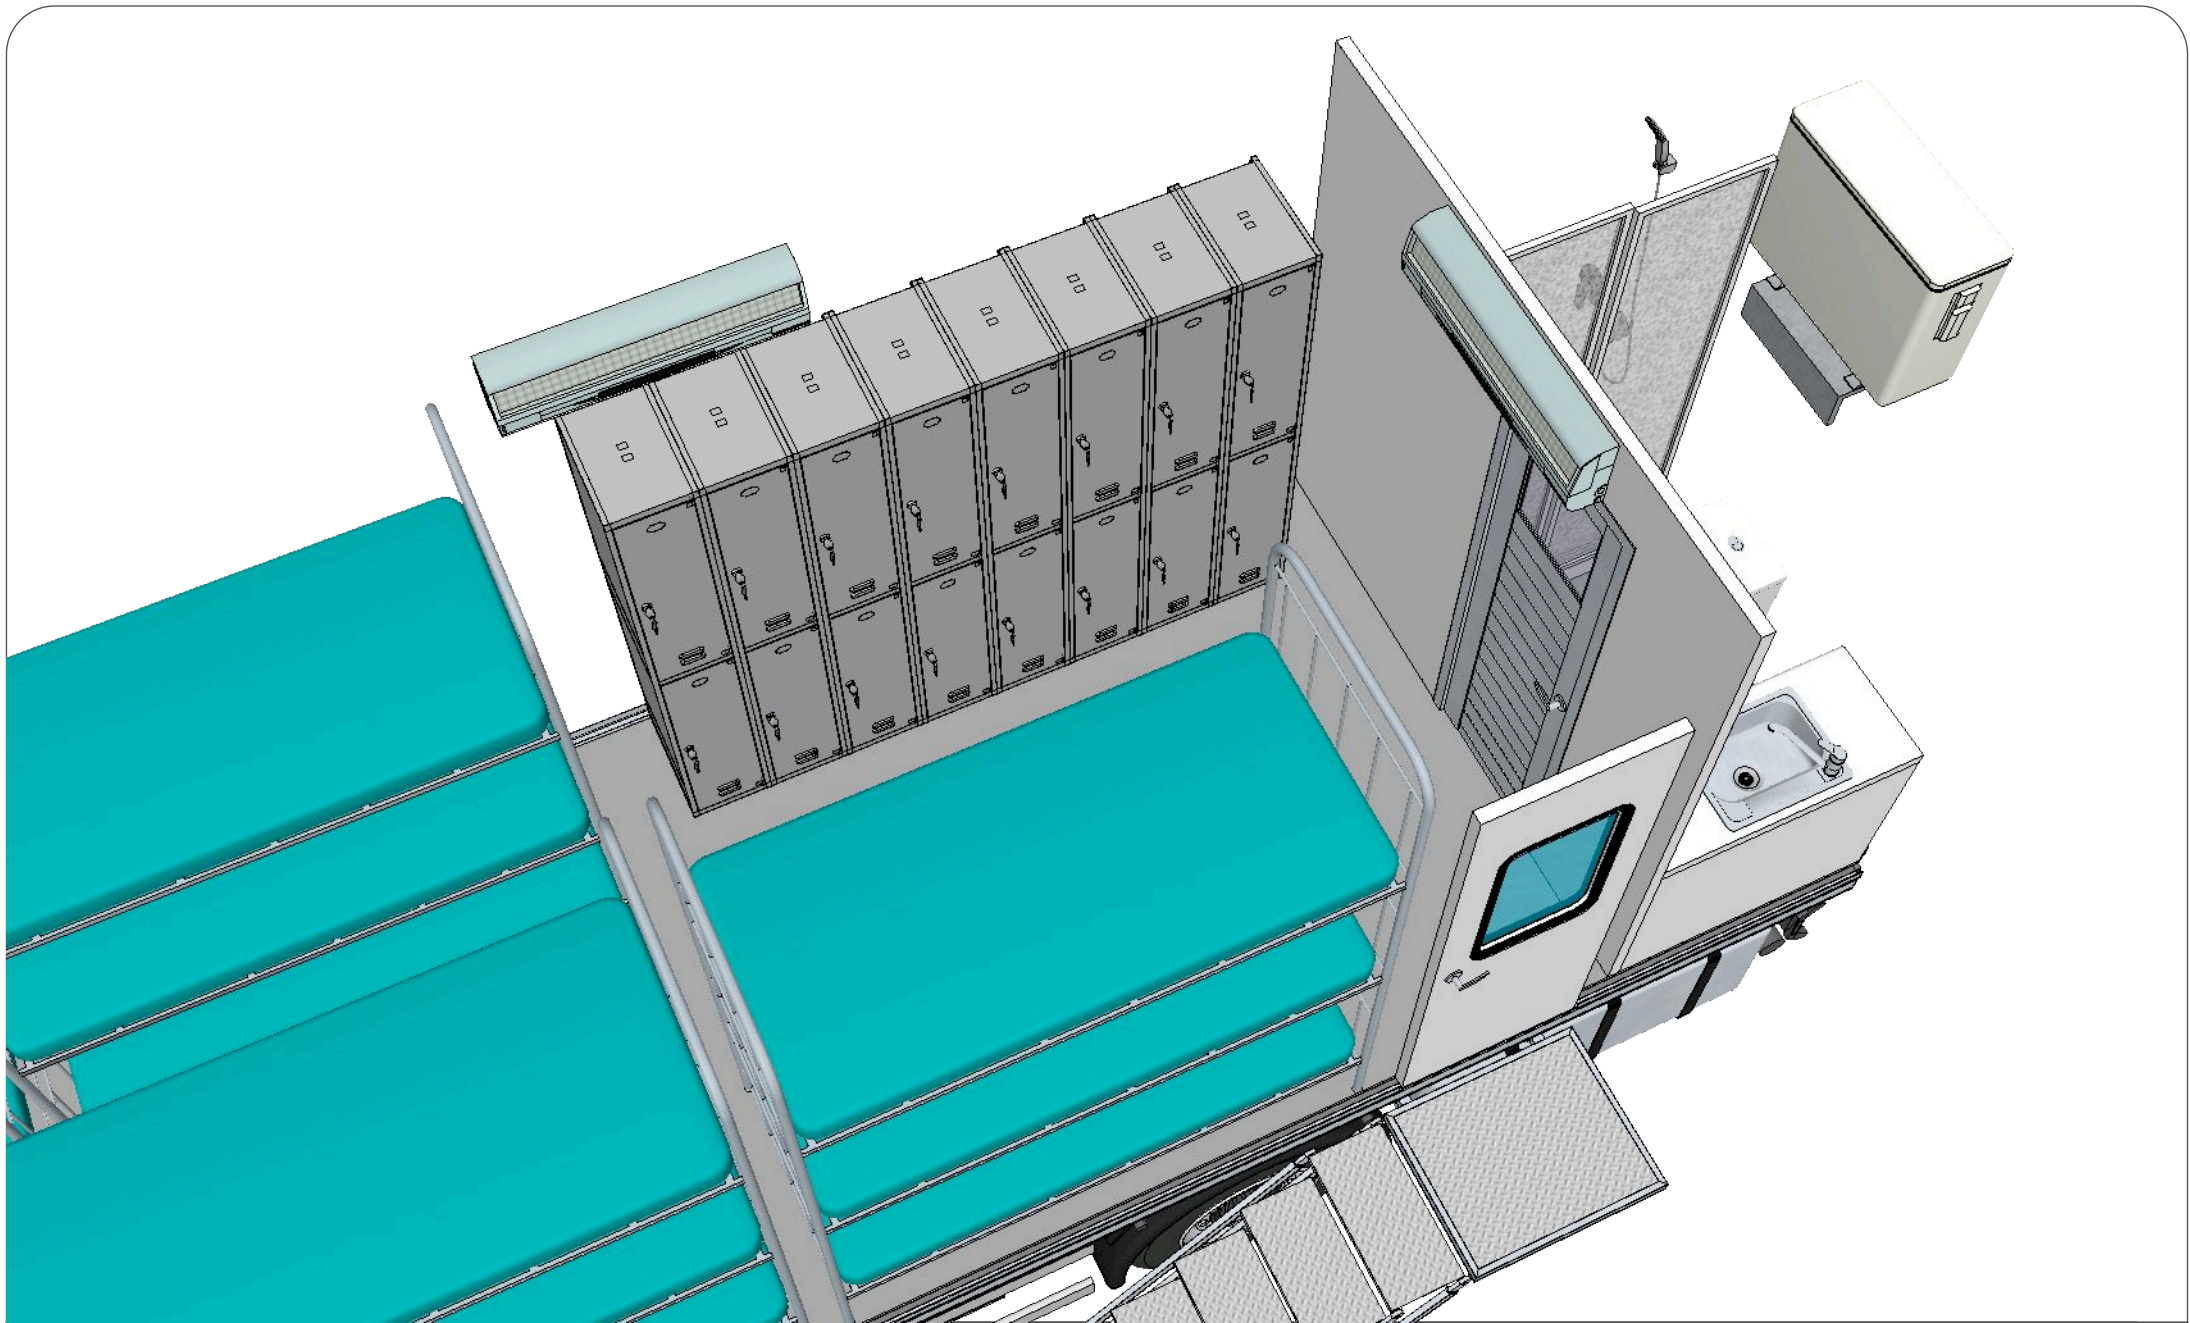

Project / Model

21.040

40' Lubrication Container

Explanation

...

Info

Date : 22.10.2021
Rev. : 00
Per. : Metin ALCAR
Tel : 0544 242 04 91
Mail : sales@aluratrailer.com

A

09