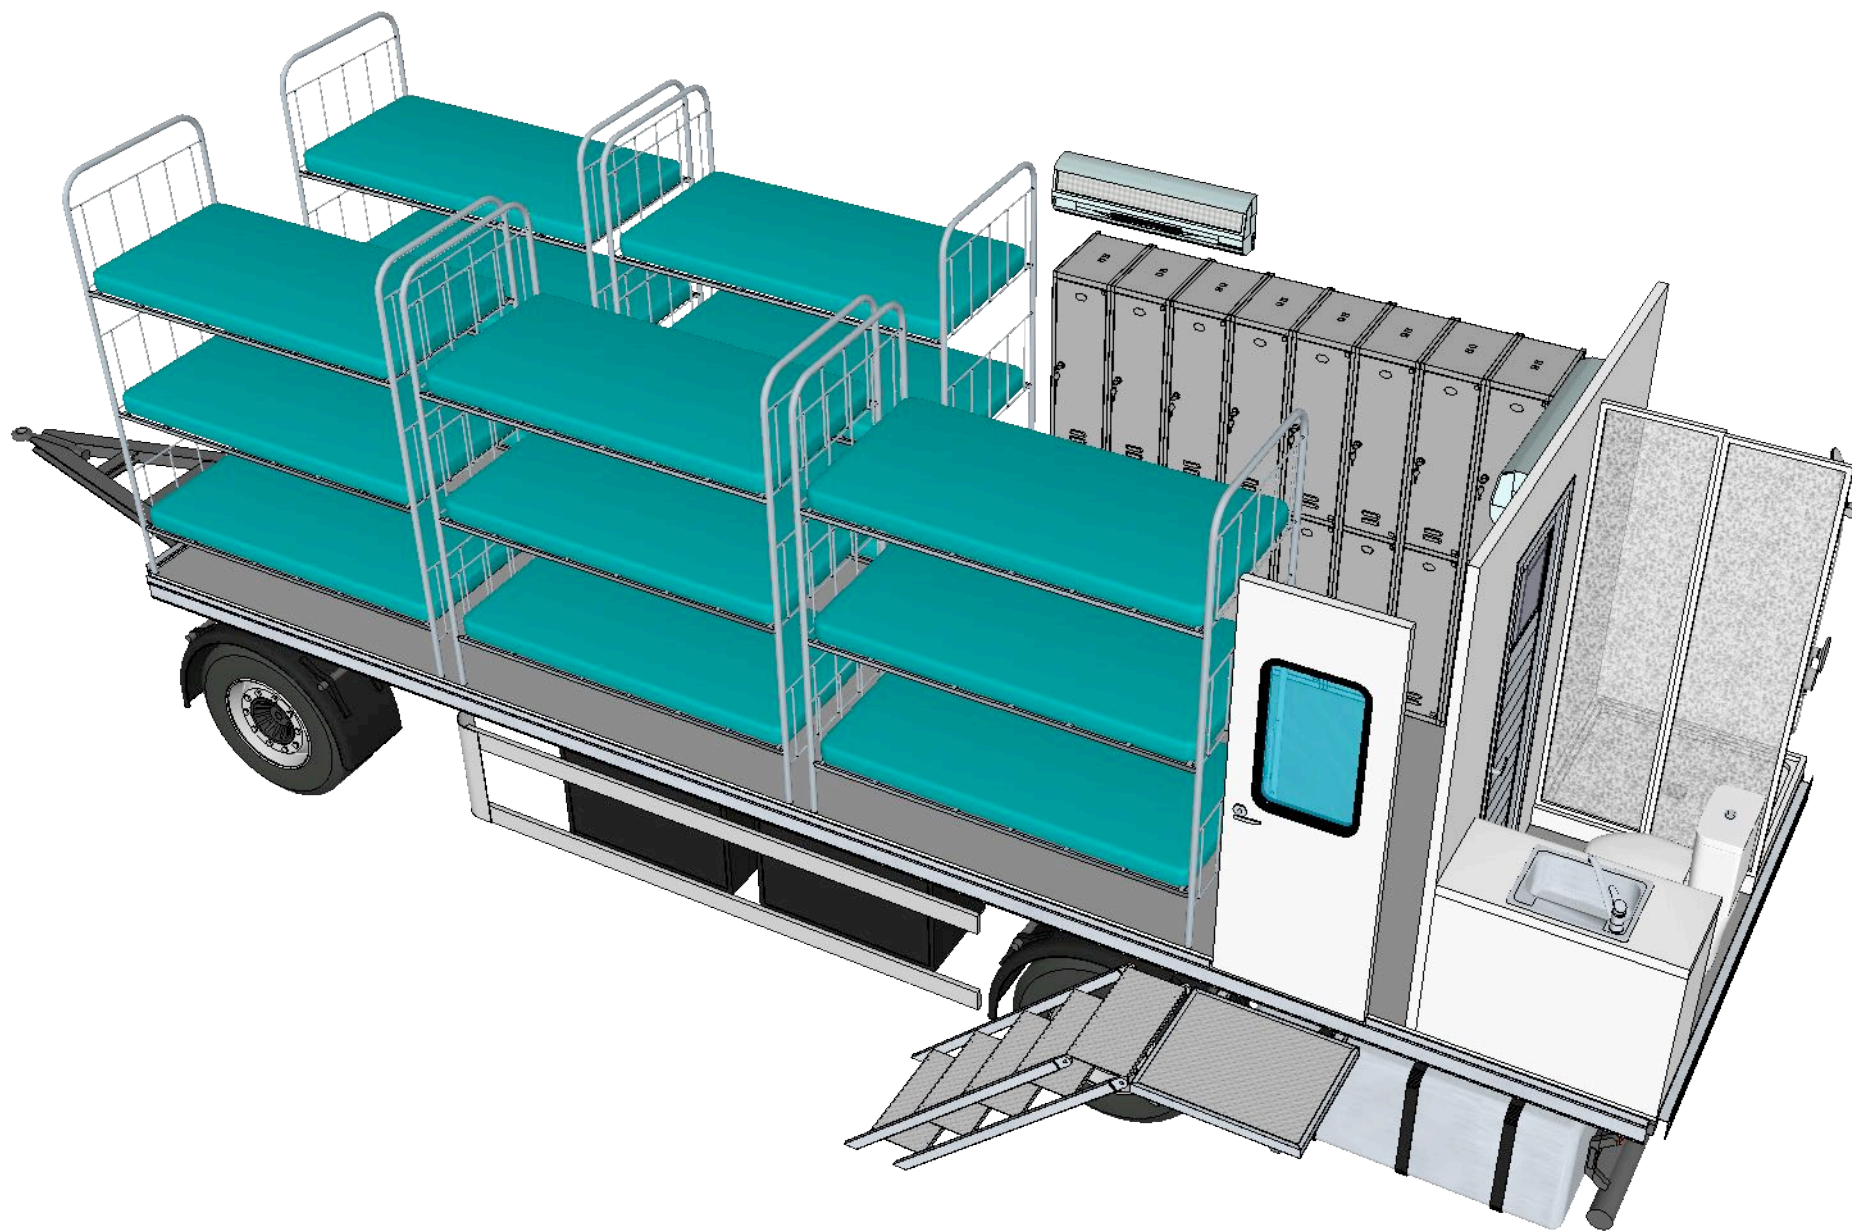

Project / Model

21.040
40' Lubrication Container

Explanation

...

Info

Date : 22.10.2021
Rev. : 00
Per. : Metin ALCAR
Tel : 0544 242 04 91
Mail : sales@aluratrailer.com

A 06