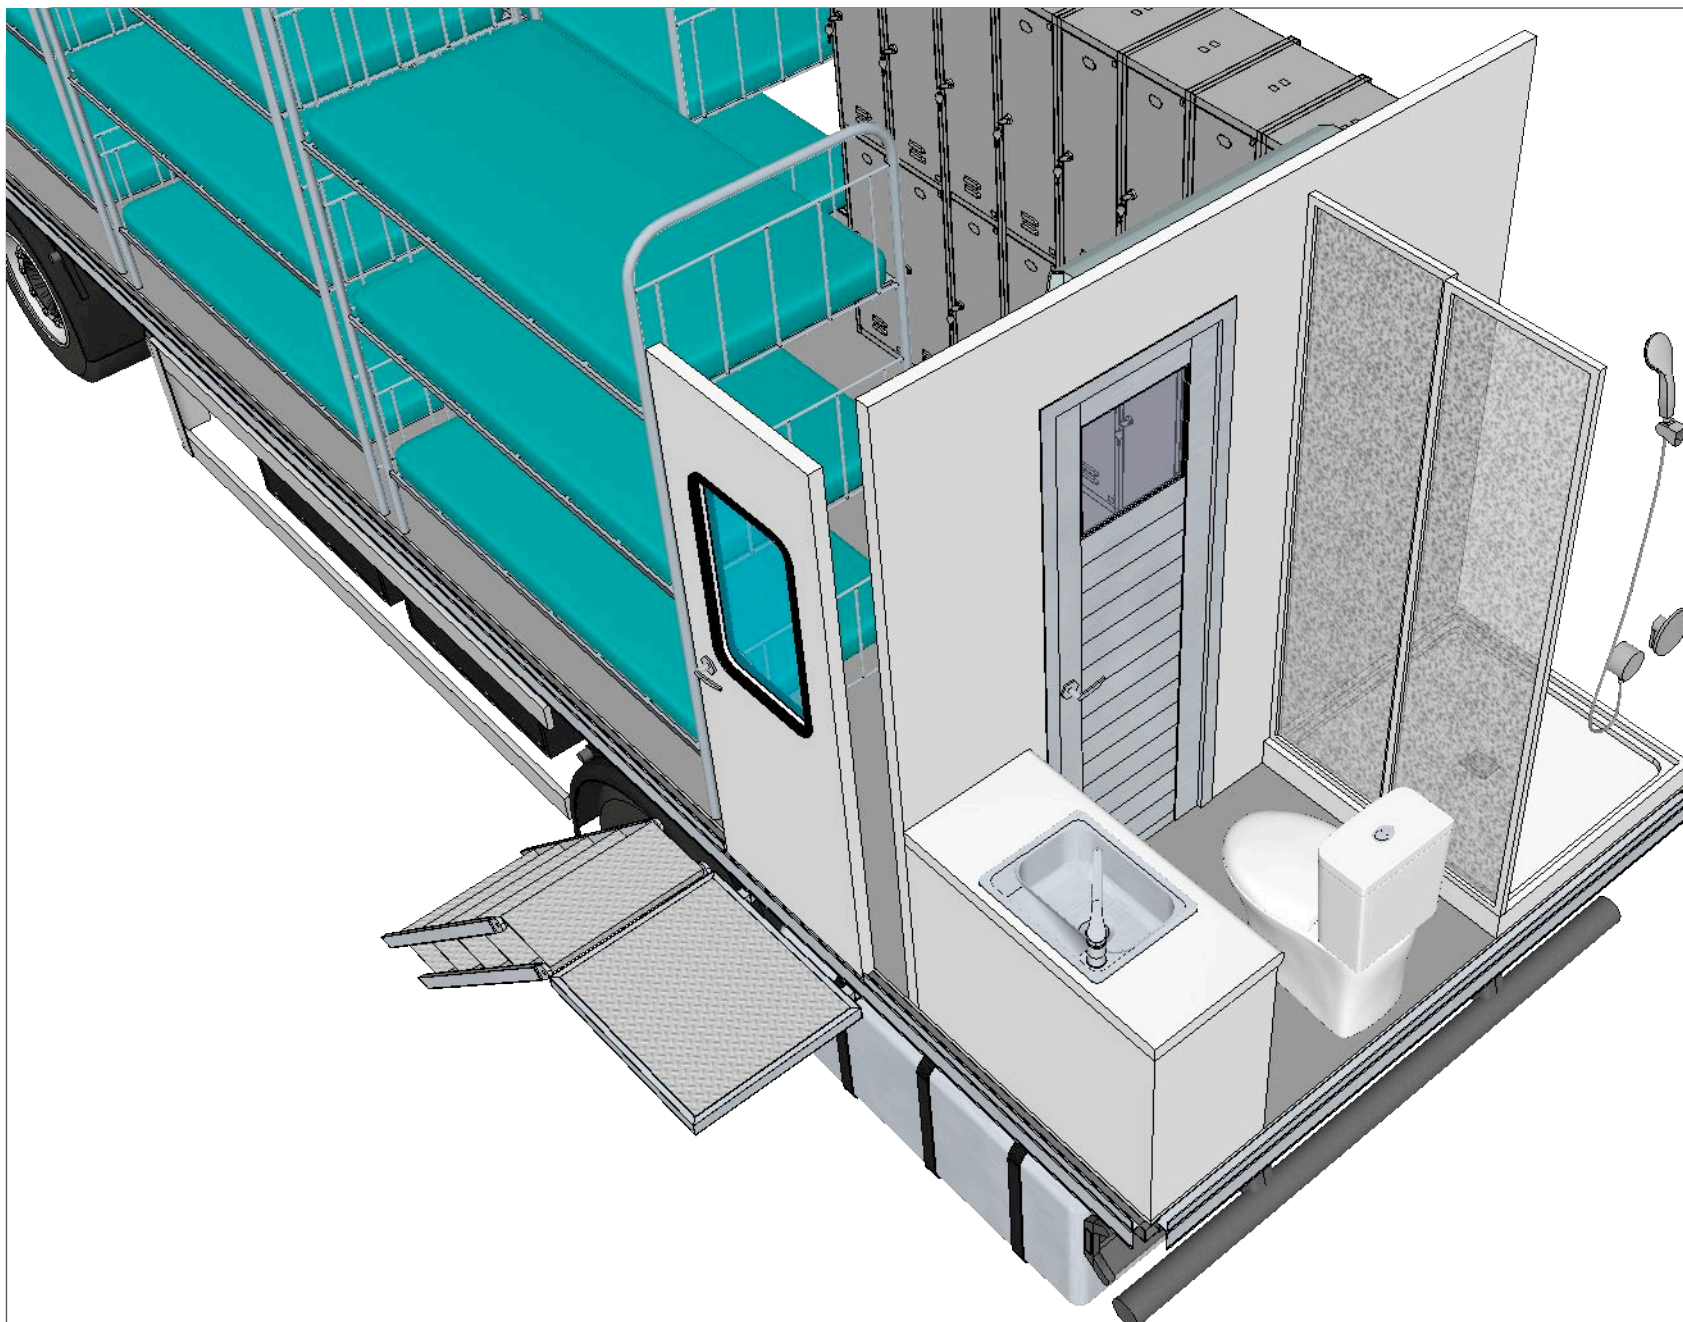

Project / Model

21.040
40' Lubrication Container

Explanation

...

Info

Date : 22.10.2021
Rev. : 00
Per. : Metin ALCAR
Tel : 0544 242 04 91
Mail : sales@aluratrailer.com

A 08